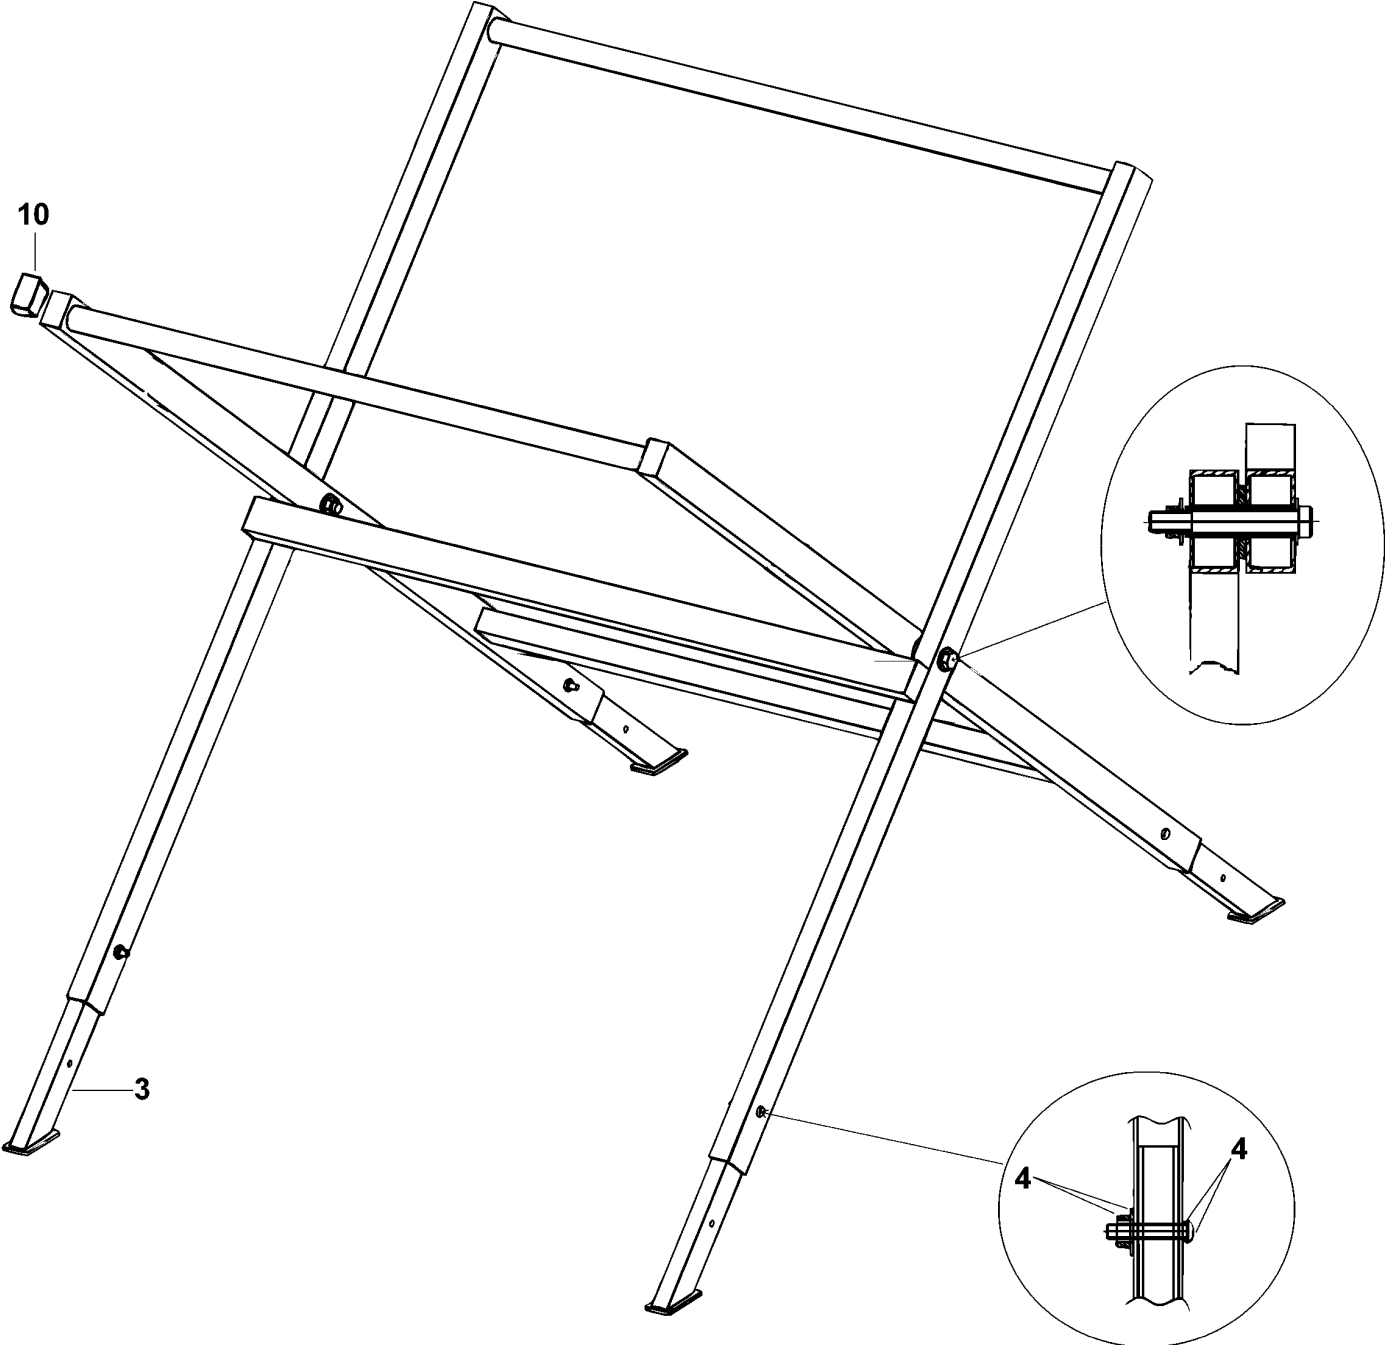

D240001 TILE CUTTER 1

Parts List D240001 TILE CUTTER 1

Item	Part Number	Qty	Part Description	General Description	Other Info	Repair Inst	Markets
3	5140026-29	4	LEG			No	XJ
4	5140026-30	1	PARTS PACK			No	XJ
10	5140026-31	6	BUNG			No	XJ